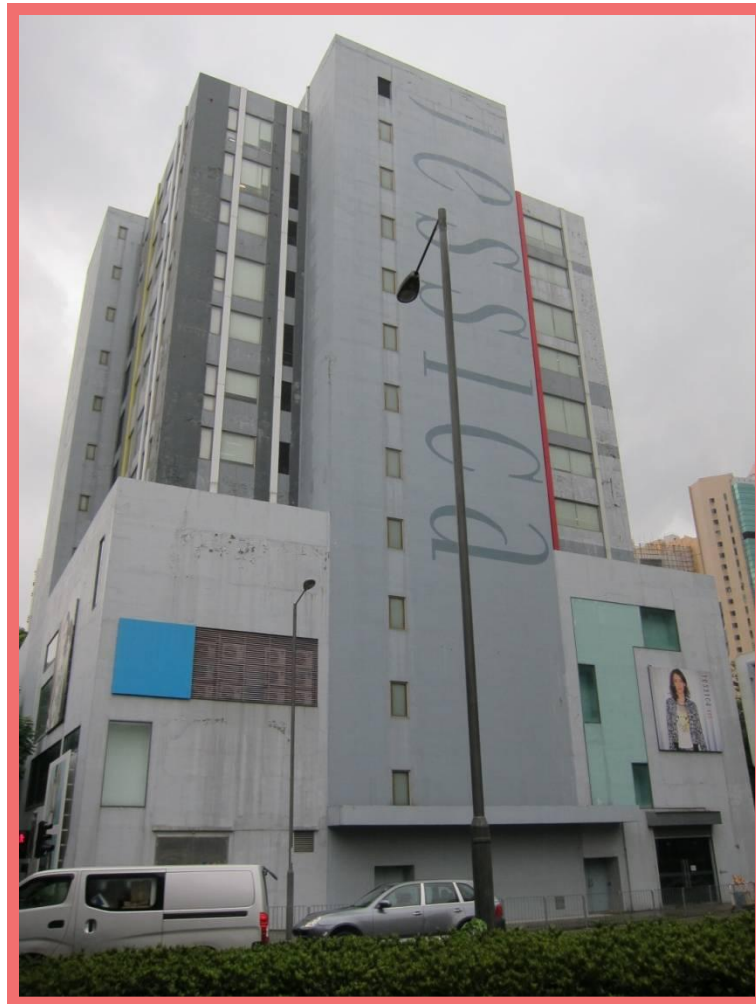

英皇物業代理有限公司
Emperor Property Agency Limited

牌照號碼: C-004966

英皇集團(國際)有限公司成員機構 A Member of Emperor International Holdings Limited

葵涌工廈出租

Industrial Spaces for Lease in Kwai Chung

新界葵涌國瑞路45-51號Toppo Tower
Toppo Tower, Nos.45-51 Kwok Shui Road, Kwai Chung, N.T.

位置圖 LOCATION PLAN

新界葵涌國瑞路45-51號Topsy Tower Topsy Tower, Nos.45-51 Kwok Shui Road, Kwai Chung, N.T. (僅供識別之用 並不按比例 For identification only Not to scale)

 物業位置 Location of the Property

資料來源 Source of Information:
© 2014 Google